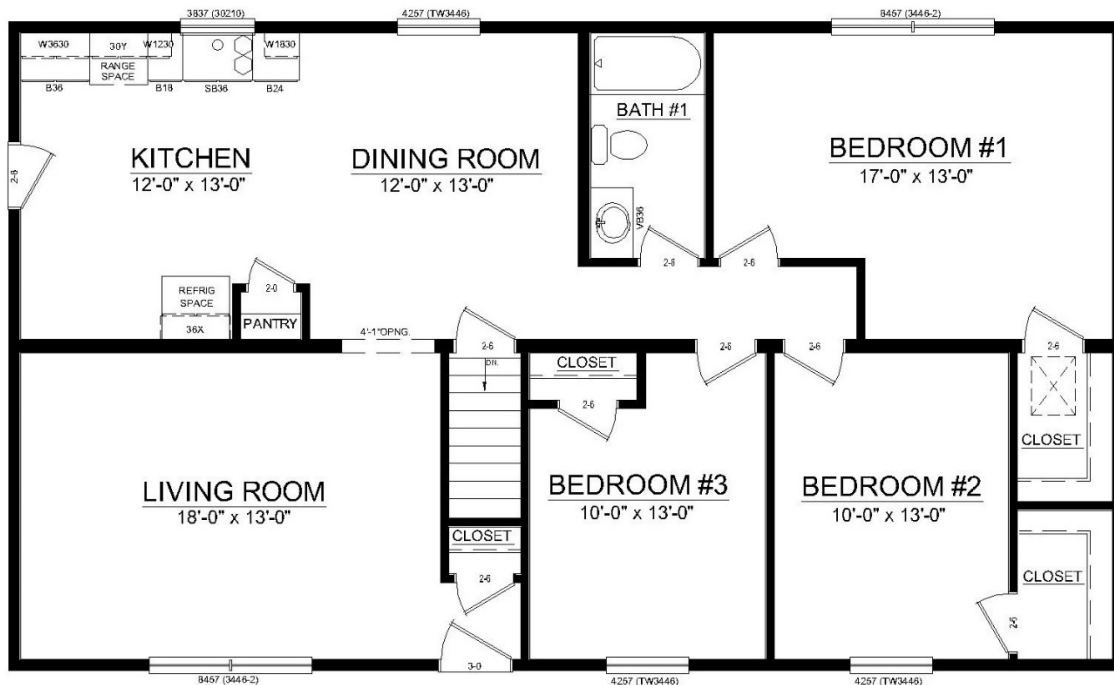

BILL LAKE MODULAR HOMES

MOHAWK 1 RANCH – 28'x 48'

FLOOR PLAN (SEE REVERSE FOR OPTIONS)

MOHAWK 1 - 28 x 48

SOME ITEMS DEPICTED IN THESE DRAWINGS MAY BE OPTIONAL. PLEASE SEE SALES ORDER FOR EXTENT OF MATERIAL PROVIDED.

The MOHAWK 1 RANCH HOME, 1,344 SQUARE FEET, 3 BEDROOMS, 2 BATHS
OPEN CONCEPT KITCHEN, DINING LIVING AREA

Contact Us Now for a Quote (518) 673-2424 BillLakeHomes.com

Copy Right: Tangible 12/1/2014