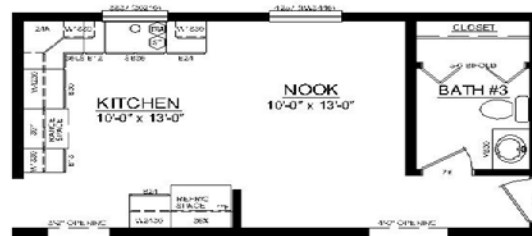

## MOHAWK 2 OPTIONS

4 BEDROOM OPTION

3BEDROOM OPEN SW OPTION

KITCHEN OPTION #2

KITCHEN OPTION #3

BATH OPTION #1

BATH OPTION #2

BATH OPTION #3

BATH OPTION #4

KITCHEN OPTION #1

4 BEDROOM OPTION

3BDR OPEN SW OPTION

### MOHAWK 2 OPTIONS

SOME ITEMS DEPICTED IN THESE DRAWINGS MAY BE OPTIONAL. PLEASE SEE SALES ORDER FOR EXTENT OF MATERIAL PROVIDED.

The MOHAWK 2 COLONIAL, 1,120 SQUARE FEET, 3 BEDROOMS, 2 BATHS  
OPEN CONCEPT KITCHEN / NOOK, FAMILY / LIVING AREA