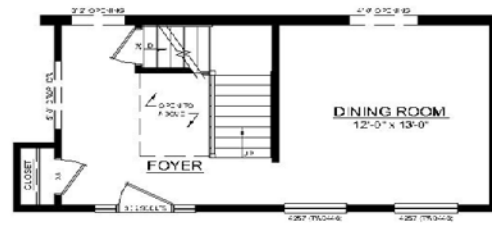

## MOHAWK 2 OPTIONS

4 BEDROOM OPTION

3BEDROOM OPEN SW OPTION

KITCHEN OPTION #2

KITCHEN OPTION #3

BATH OPTION #1

BATH OPTION #2

BATH OPTION #3

BATH OPTION #4

KITCHEN OPTION #1

4 BEDROOM OPTION

3BDR OPEN SW OPTION

### MOHAWK 2 OPTIONS

SOME ITEMS DEPICTED IN THESE DRAWINGS MAY BE OPTIONAL. PLEASE SEE SALES ORDER FOR EXTENT OF MATERIAL PROVIDED.

The MOHAWK 2 COLONIAL, 1,120 SQUARE FEET, 3 BEDROOMS, 2 BATHS  
OPEN CONCEPT KITCHEN / NOOK, FAMILY / LIVING AREA