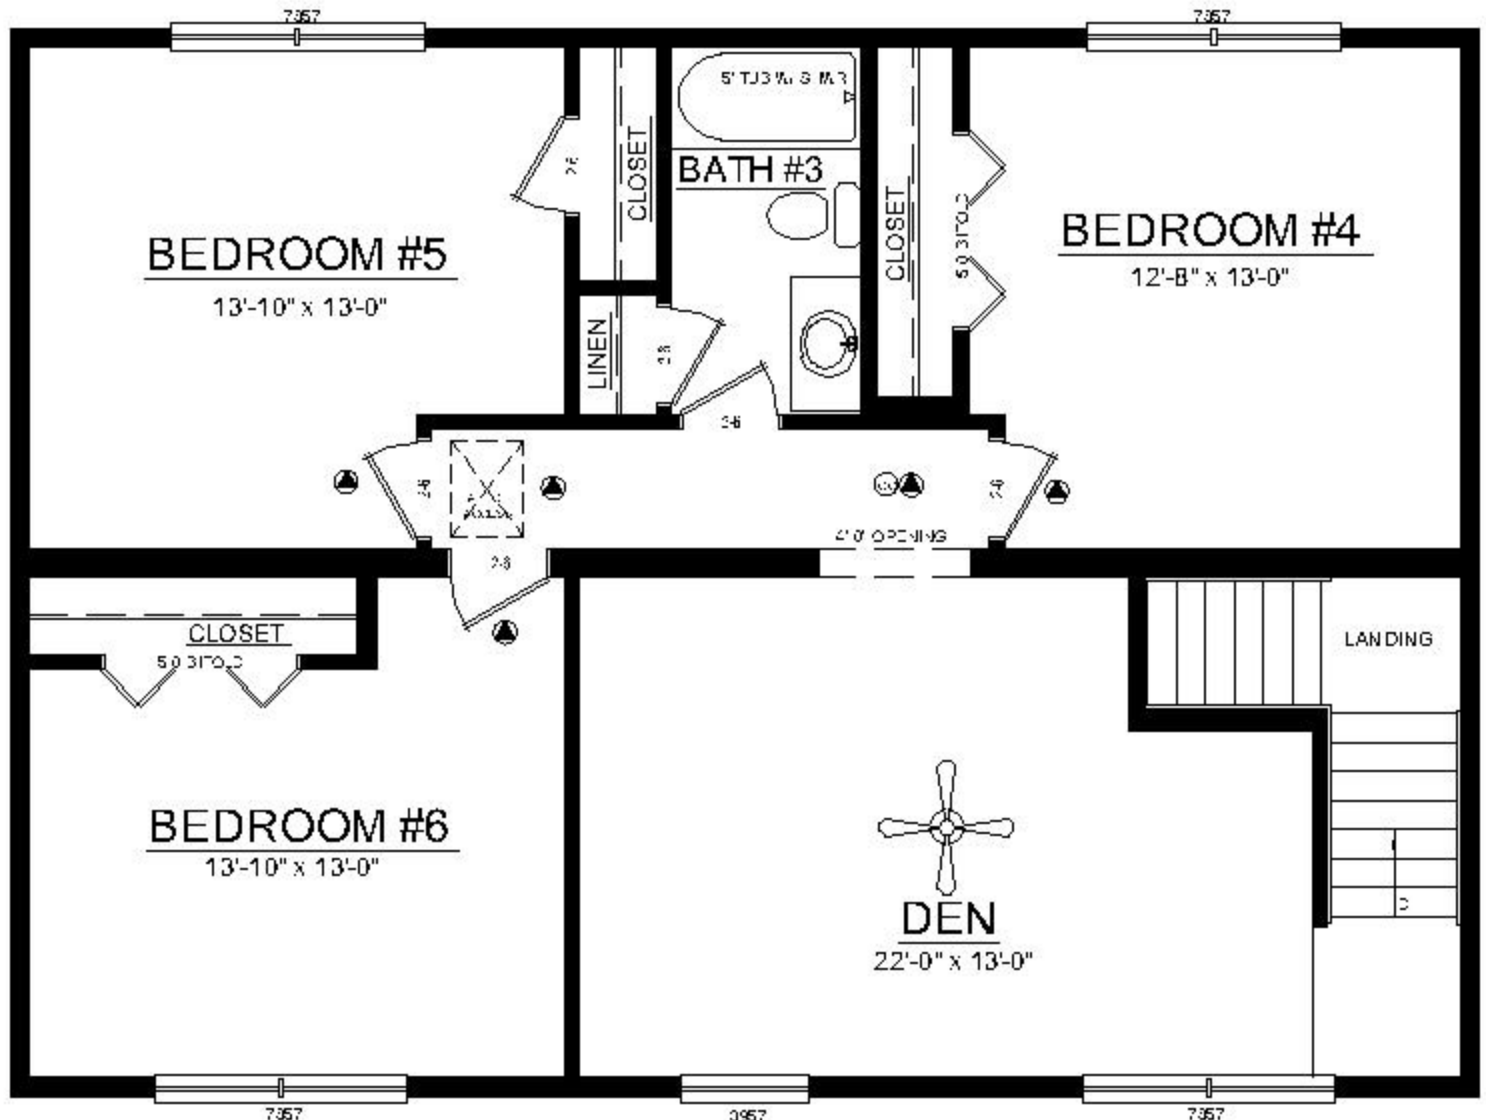

FIRST FLOOR

SECOND FLOOR

CUSTOM COLONIAL - 28 x 58 x 38

SOME ITEMS DEPICTED IN THESE DRAWINGS MAY BE OPTIONAL. PLEASE SEE SALES ORDER FOR EXTENT OF MATERIAL PROVIDED.

BILL LAKE MODULAR HOMES
 188 FLANDERS ROAD
 SPRAKERS, NY 12166
 (518) 673 - 2424

PR-1706